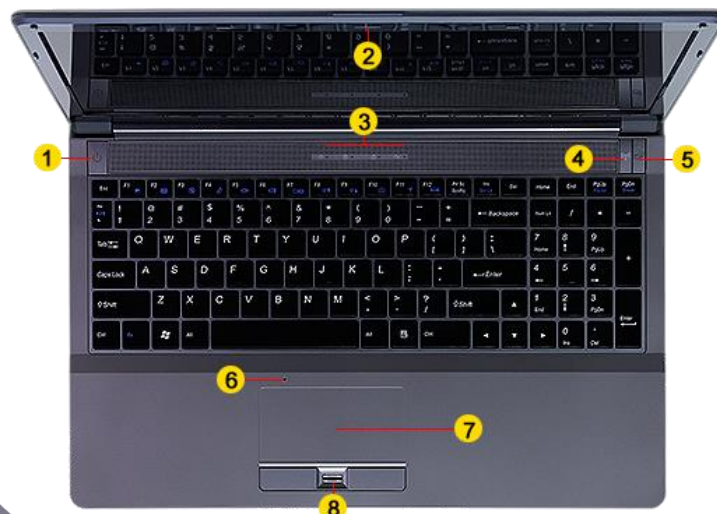

15.6", 1920x1080 LED backlit Glossy Screen, nVidia GT 650M 1GB w/Optimus

15.6", 1920x1080 LED Matte, nVidia GT 650M 1GB w/Optimus add $74

15.6", 1920x1080 LED Glossy, nVidia GTX 660M 2GB w/Optimus add $99

15.6", 1920x1080 LED Matte, nVidia GTX 660M 2GB w/Optimus add $149

Intel Core i5-3360M (Dual Core, HT, 2.8-3.5GHz, 3MB, 35w)

Core i7-3610QM (Quad Core, HT, 2.3-3.3GHz, 6MB, 45w) add $24

Core i7-3630QM (Quad Core, HT, 2.4-3.4GHz, 6MB, 45w) add $49

Core i7-3720QM (Quad Core, HT, 2.6-3.6GHz, 6MB, 45w) add $174

Core i7-3820QM (Quad Core, HT, 2.7-3.7GHz, 6MB, 45w) add $399

4GB DDR3 1600

8GB DDR3 1600 add $29

16GB DDR3 1600 add $74

500GB SATA II Hard Drive

750GB SATA II add $29

120GB SATA III SSD add $49

240GB SATA III SSD add $139

No Second Hard Drive

500GB SATA II add $89

750GB SATA II add $119

120GB SATA III SSD add $139

240GB SATA III SSD add $229

Microsoft Windows 7 Home Premium x64

Windows 7 Professional x64 add $30

Windows 7 Ultimate x64 add $60

Internal 8x DVD- RW Burner

6x BD Reader, 8x DVD Burner + Software add $124

6x BD Burner, 8x DVD Burner + Software add $174

Clevo 802.11BGN + Bluetooth

Intel 6235 802.11BGN + Bluetooth add $20

Intel Ultimate N 6300 802.11ABGN add $29

Bigfoot Networks Killer Wireless-N 1202 802.11ABGN + BT add $74

Total Price: $1149

Additional Options:

- Spare Battery $95
- Spare Power Adapter $75
- Microsoft Office 2010 Home and Student $120
- Microsoft Office 2010 Professional $299

With GT 660M

1. Power Button
2. 2.0M Video Camera
3. UMA & Optimus Mode, HDD and BT Wireless indicators
4. Wireless LAN On/Off button
5. Independent GPU Button
6. Built-in Microphone
7. Touchpad with Scroll Slider
8. Fingerprint Reader